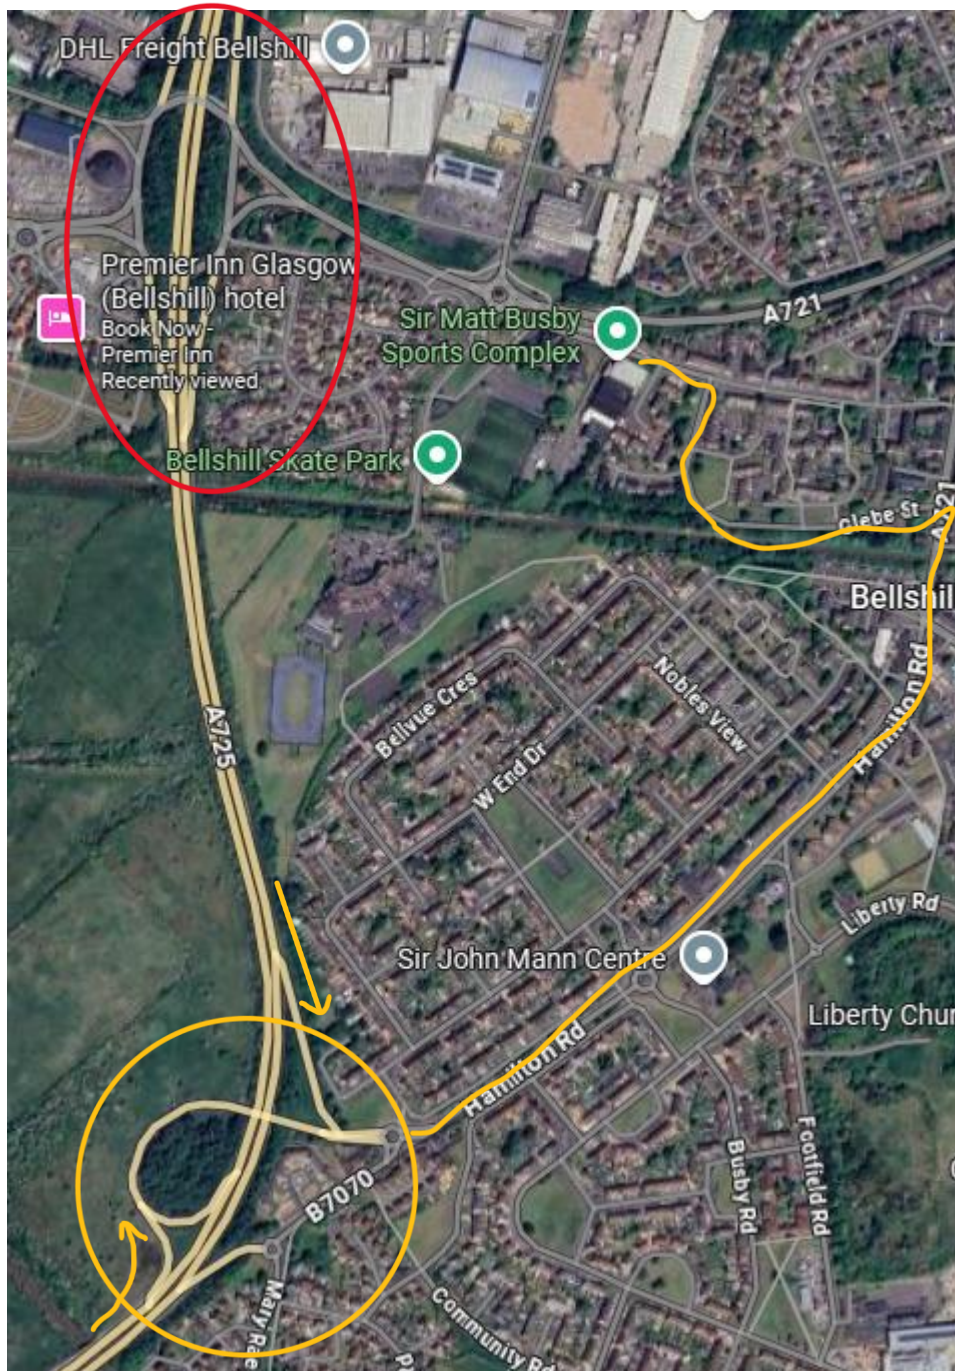

WEST DISTRICT MEET 6/7 Sep IMPORTANT TRAVEL ANNOUNCEMENT

A721 – Bellziehill Roundabout – ROAD CLOSURE

Bellziehill Roundabout, as marked with **RED circle** on map, on the A721, above the A725, is **CLOSED** from 8.00pm on **Friday 5th Sept** to **6.00am on Monday 8th September**.

Alternative route to Sir Matt Busby Sports Centre from A725 dual carriageway, North & South, is shown on map **in yellow/mustard colour** route.